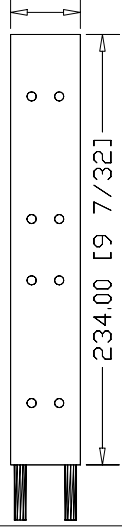

38.00 [1 1/2]

LDC-030-200-CP
LDL-Cooling Plate, 30
Frame, 200 Length

7.99 [5/16]