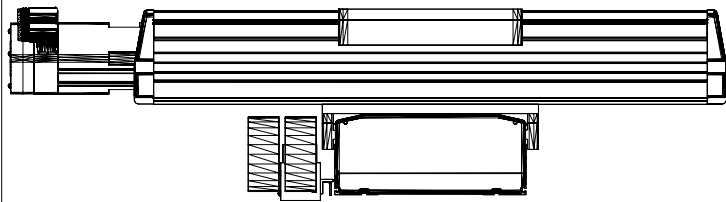

MPMA-BBDJ2A0E2-S2C  
Wall Mount Stacked X/Z  
with MPAS-x9092x-ALMS2x  
X-axis  
and MPAS-x6042x-V20S4x  
Z-axis, 460V with Z-axis  
brake

248.64 [9 51/64]