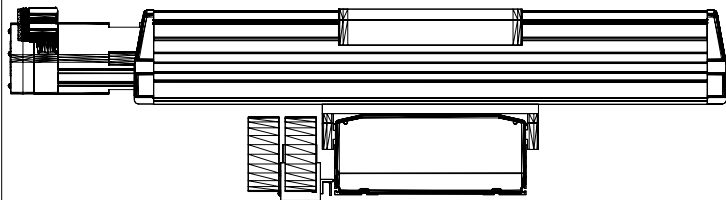

MPMA-ABDJ2A0E2-S2C  
Wall Mount Stacked X/Z  
with MPAS-x9092x-ALMS2x  
X-axis  
and MPAS-x6042x-V20S4x  
Z-axis, 230V with Z-axis  
brake

248.64 [9 51/64]