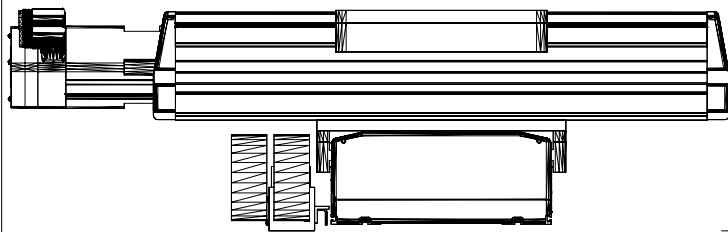

MPMA-ABDJ2A0D0-S2C
Wall Mount Stacked X/Z
with MPAS-x9092x-ALMS2x
X-axis
and MPAS-x6030x-V20S4x
Z-axis, 230V with Z-axis
brake

248.64 [9 51/64]