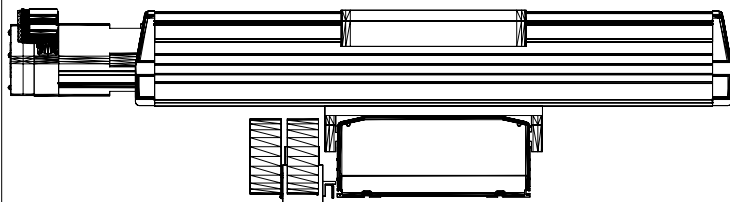

MPMA-ABDG8A0E2-S2C
Wall Mount Stacked X/Z
with MPAS-x9068x-ALMS2x
X-axis
and MPAS-x6042x-V20S4x
Z-axis, 230V with Z-axis
brake

248.64 [9 51/64]