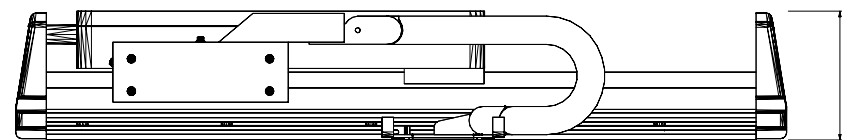

334.94 [13 3/16]

105.40 [4 5/32]

MPAS-B9020L-ALM02C
MP Linear Stage, Frame
250, 460v, 200mm
Stroke Length,
Incremental Encoder,
LC 75X200 Motor Coil,
without Cover