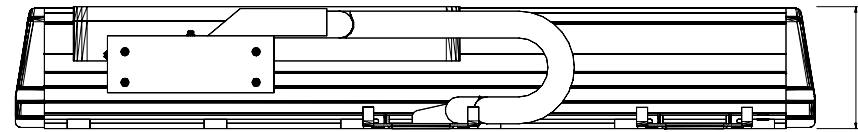

334.94 [13 3/16]

105.40 [4 5/32]

MPAS-A9026K-ALMS2C  
MP Linear Stage, Frame  
250, 230v, 260mm  
Stroke Length,  
Incremental Encoder,  
LC 75X200 Motor Coil,  
with Cover