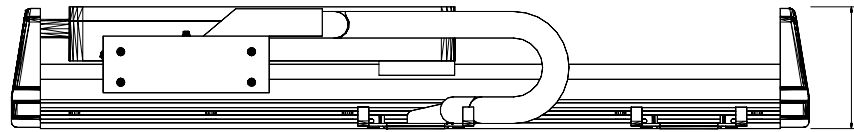

334.94 [13 3/16]

105.40 [4 5/32]

MPAS-A9026K-ALM02C
MP Linear Stage, Frame
250, 230v, 260mm
Stroke Length,
Incremental Encoder,
LC 75X200 Motor Coil,
without Cover