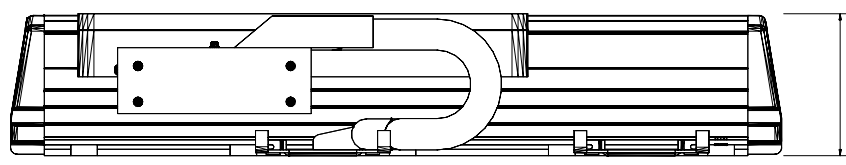

334.79 [13 3/16]

105.40 [4 5/32]

MPAS-A8014K-ALMS2C  
MP Linear Stage, Frame  
250, 230v, 140mm Stroke  
Length, Incremental  
Encoder, LC 75X200  
Motor Coil, with Cover