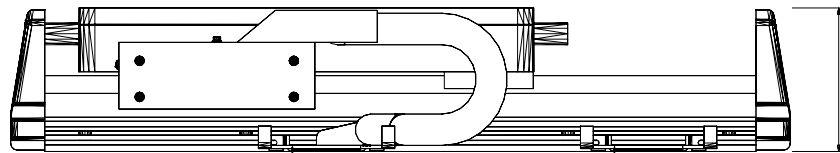

334.94 [13 3/16]

105.40 [4 5/32]

MPAS-A9014K-ALM02C  
MP Linear Stage, Frame  
250, 230v, 140mm Stroke  
Length, Incremental  
Encoder, LC 75X200  
Motor Coil, without Cover