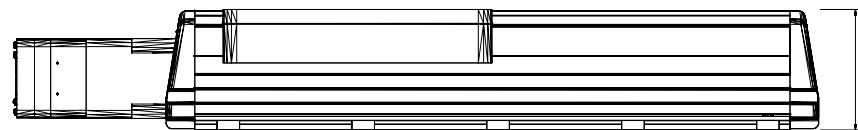

281.01 [11 1/16]

105.40 [4 5/32]

MPAS-A90241-V05S4A
MP Linear Stage, Frame
250, 230v, 240mm Stroke
Length, Multi-turn, 05mm
Screw Lead, with Cover
and Brake