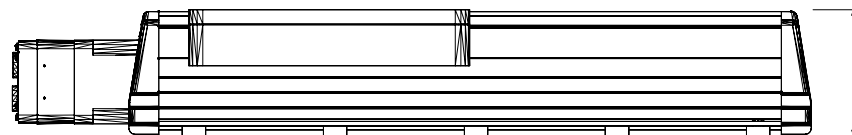

281.01 [11 1/16]

105.40 [4 5/32]

MPAS-A90241-V05S2A
MP Linear Stage, Frame
250, 230v, 240mm
Stroke Length,
Multi-turn, 05mm Screw
Lead, with Cover