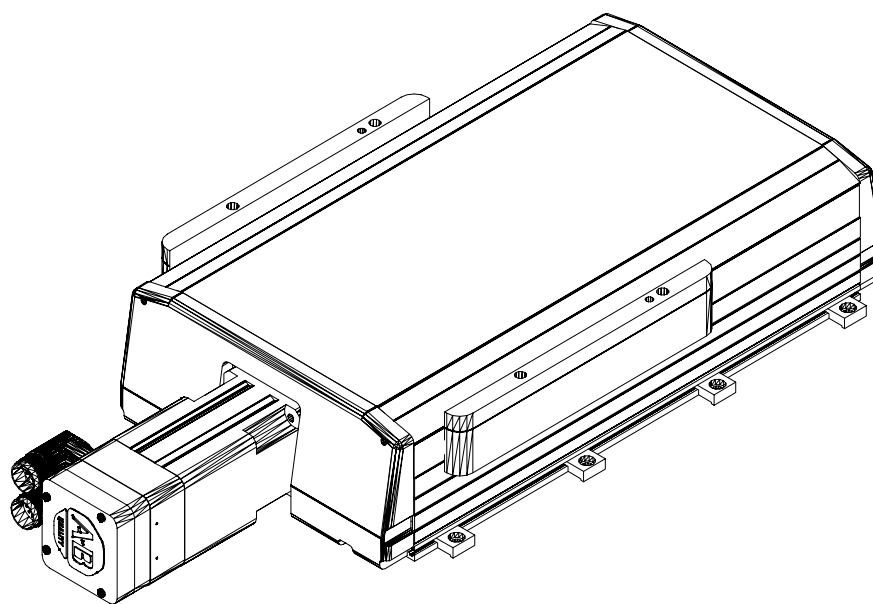

281.01 [11 1/16]

105.40 [4 5/32]

MPAS-B90122-V20S4A
MP Linear Stage, Frame
250, 460v, 120mm Stroke
Length, Multi-turn,
20mm Screw Lead, with
Cover and Brake