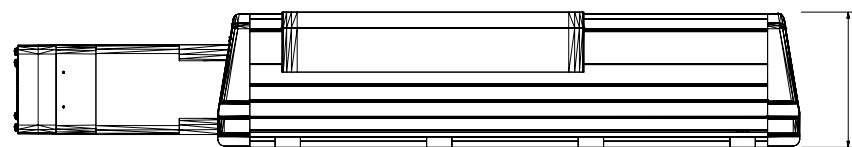

281.01 [11 1/16]

105.40 [4 5/32]

MPAS-B90122-V20S4A
MP Linear Stage, Frame
250, 460v, 120mm Stroke
Length, Multi-turn,
20mm Screw Lead, with
Cover and Brake