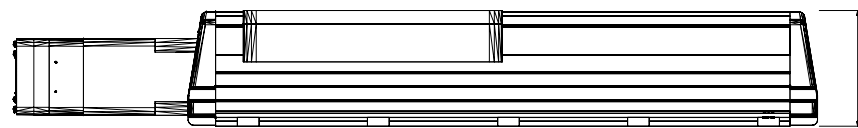

281.01 [11 1/16]

105.40 [4 5/32]

MPAS-A90242-V20S4A
MP Linear Stage, Frame
250, 230v, 240mm Stroke
Length, Multi-turn, 20mm
Screw Lead, with Cover
and Brake