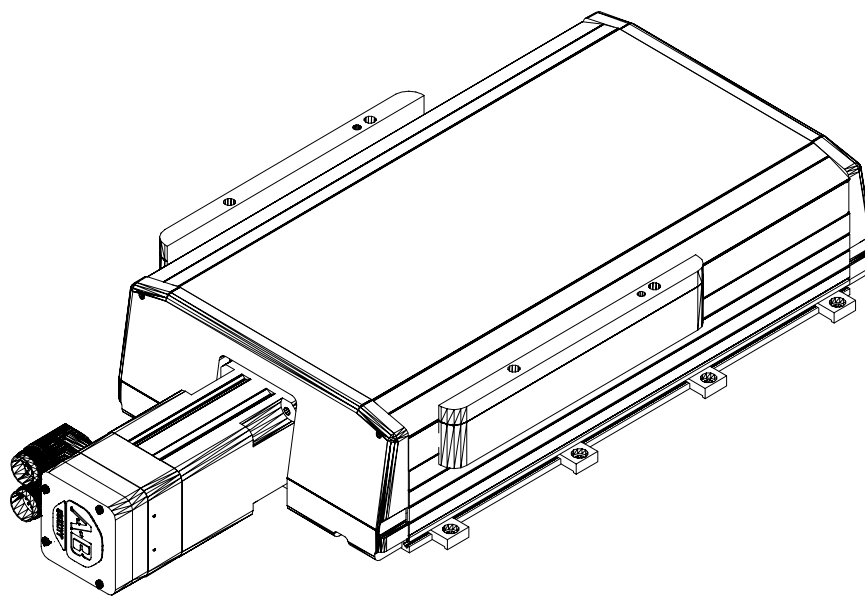

281.01 [11 1/16]

105.40 [4 5/32]

MPAS-A90122-V20S4A  
MP Linear Stage, Frame  
250, 230v, 120mm Stroke  
Length, Multi-turn,  
20mm Screw Lead, with  
Cover and Brake