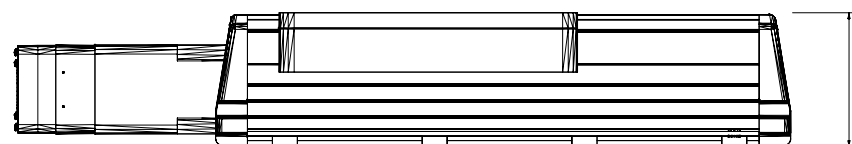

281.01 [11 1/16]

105.40 [4 5/32]

MPAS-A90122-V20S4A  
MP Linear Stage, Frame  
250, 230v, 120mm Stroke  
Length, Multi-turn,  
20mm Screw Lead, with  
Cover and Brake