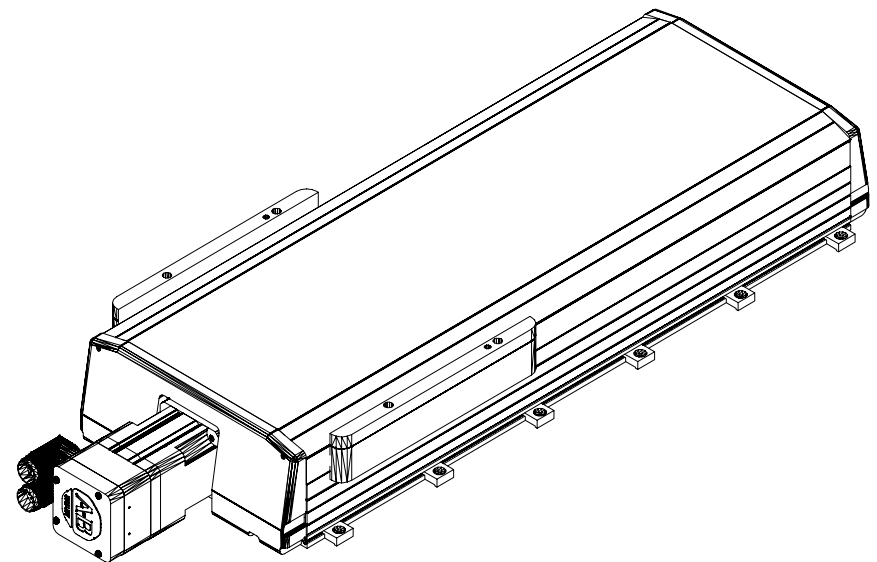

281.01 [11 1/16]

105.40 [4 5/32]

MPAS-A90362-V20S2A
MP Linear Stage, Frame
250, 230v, 360mm
Stroke Length,
Multi-turn, 20mm Screw
Lead, with Cover