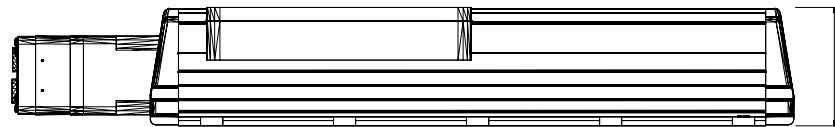

281.01 [11 1/16]

105.40 [4 5/32]

MPAS-A90242-V20S2A  
MP Linear Stage, Frame  
250, 230v, 240mm  
Stroke Length,  
Multi-turn, 20mm Screw  
Lead, with Cover