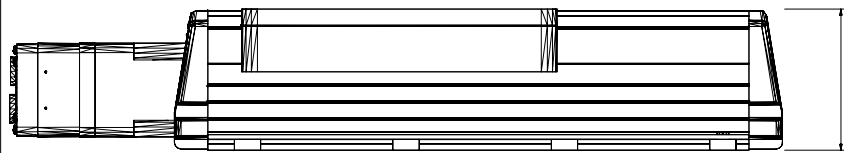

281.01 [11 1/16]

105.40 [4 5/32]

MPAS-A90122-V20S2A  
MP Linear Stage, Frame  
250, 230v, 120mm Stroke  
Length, Multi-turn, 20mm  
Screw Lead, with Cover