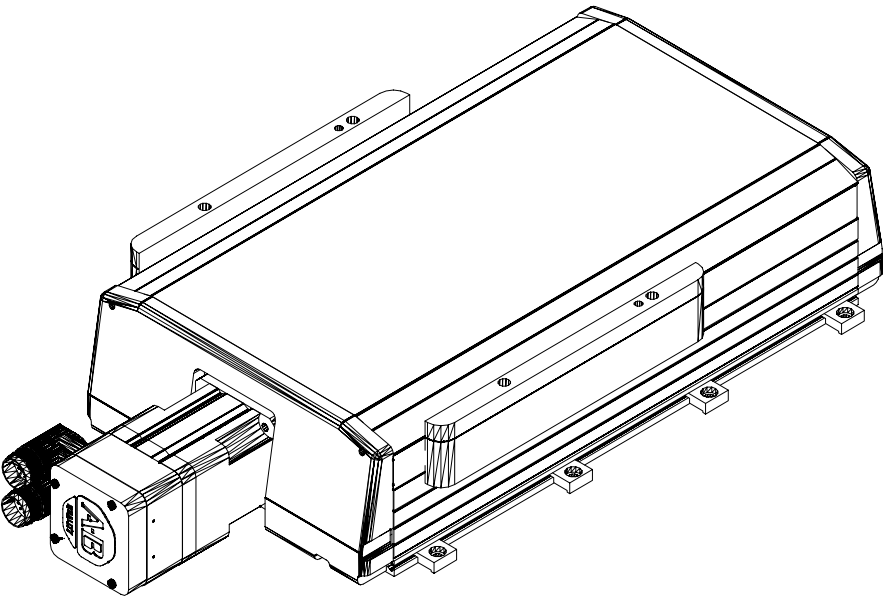

281.01 [11 1/16]

105.40 [4 5/32]

MPAS-A90122-V20S2A  
MP Linear Stage, Frame  
250, 230v, 120mm Stroke  
Length, Multi-turn, 20mm  
Screw Lead, with Cover