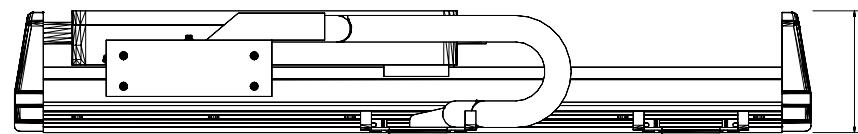

285.70 [11 1/4]

105.40 [4 5/32]

MPAS-A8026E-ALM02C
MP Linear Stage, Frame
200, 230v, 260mm
Stroke Length,
Incremental Encoder,
LC 50-X200 Motor Coil,
without Cover