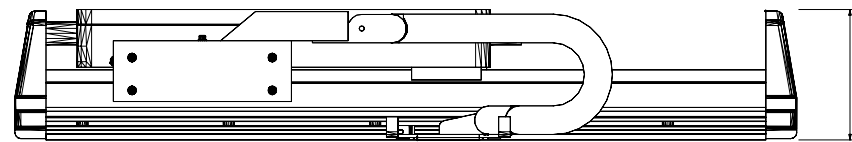

285.70 [11 1/4]

105.40 [4 5/32]

MPAS-A8020E-ALM02C  
MP Linear Stage, Frame  
200, 230v, 200mm Stroke  
Length, Incremental  
Encoder, LC 50-X200  
Motor Coil, without Cover