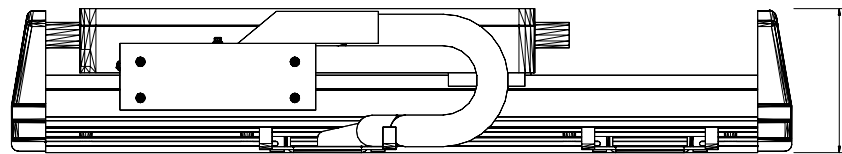

285.79 [11 1/4]

105.40 [4 5/32]

MPAS-A8014E-ALM02C
MP Linear Stage, Frame
200, 230v, 140mm Stroke
Length, Incremental
Encoder, LC 50-X200
Motor Coil, without Cover