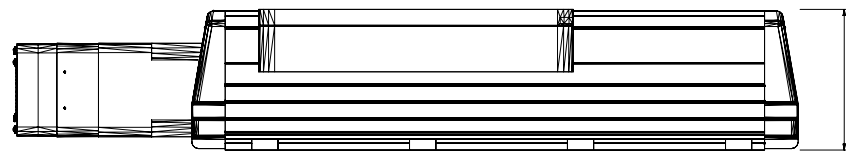

232.01 [9 9/64]

105.40 [4 5/32]

MP Linear Stage, Frame
200, 230v, 120mm Stroke
Length, Multi-turn,
05mm Screw Lead, with
Cover and Brake