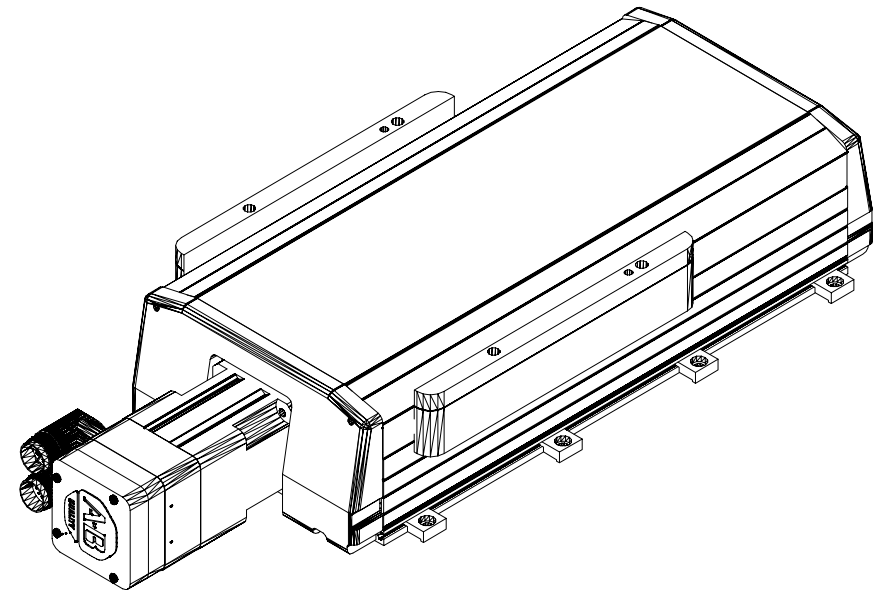

232.01 [9 9/64]

105.40 [4 5/32]

MP Linear Stage, Frame
200, 230v, 120mm Stroke
Length, Multi-turn,
05mm Screw Lead, with
Cover and Brake