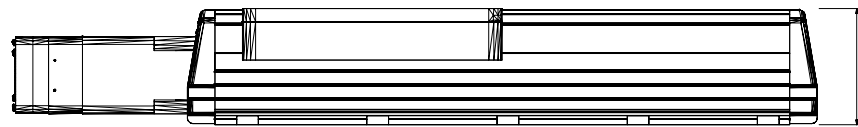

232.01 [9 9/64]

105.40 [4 5/32]

MPAS-A80242-V20S4A
MP Linear Stage, Frame
200, 230v, 240mm Stroke
Length, Multi-turn, 20mm
Screw Lead, with Cover
and Brake