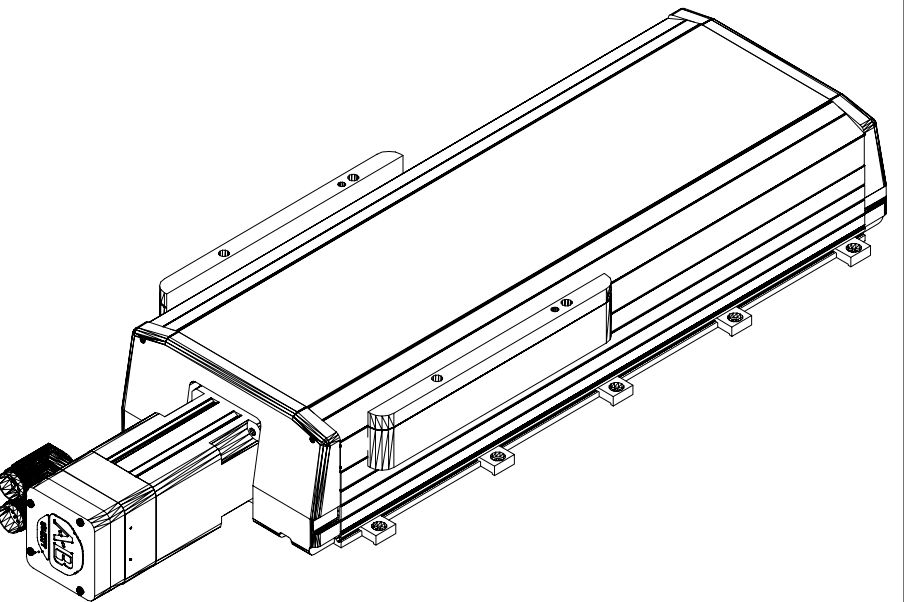

232.01 [9 9/64]

105.40 [4 5/32]

MPAS-A80242-V20S4A
MP Linear Stage, Frame
200, 230v, 240mm Stroke
Length, Multi-turn, 20mm
Screw Lead, with Cover
and Brake