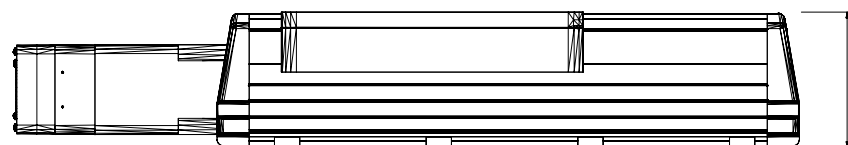

232.01 [9 9/64]

105.40 [4 5/32]

MPAS-A80122-V20S4A
MP Linear Stage, Frame
200, 230v, 120mm Stroke
Length, Multi-turn,
20mm Screw Lead, with
Cover and Brake