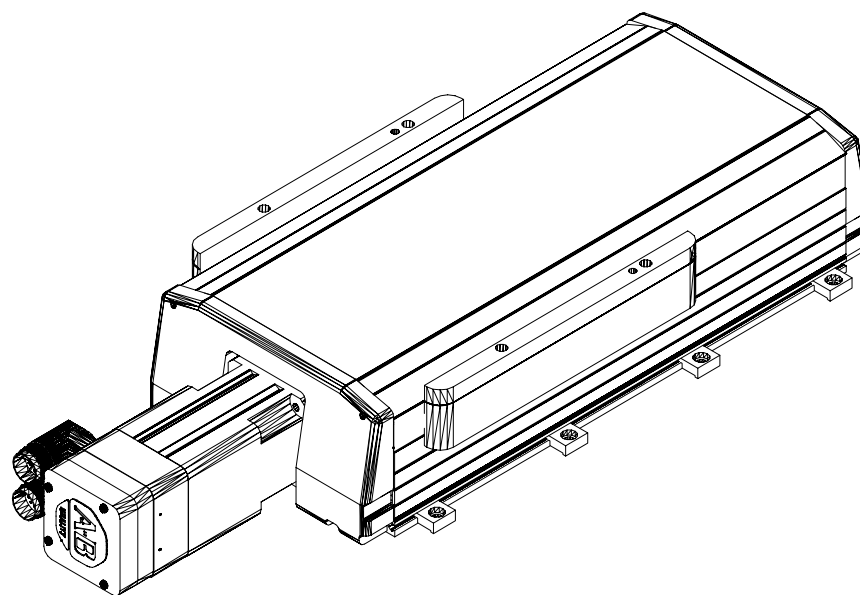

232.01 [9 9/64]

105.40 [4 5/32]

MPAS-A80122-V20S4A
MP Linear Stage, Frame
200, 230v, 120mm Stroke
Length, Multi-turn,
20mm Screw Lead, with
Cover and Brake