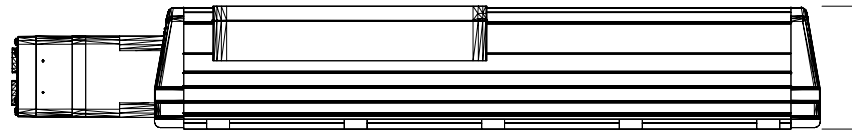

232.01 [9 9/64]

105.40 [4 5/32]

MPAS-A80242-V20S2A  
MP Linear Stage, Frame  
200, 230v, 240mm  
Stroke Length,  
Multi-turn, 20mm Screw  
Lead, with Cover