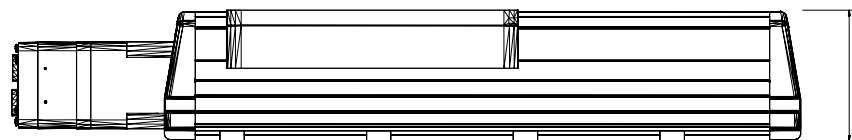

232.01 [9 9/64]

105.40 [4 5/32]

MPAS-A80182-V20S2A
MP Linear Stage, Frame
200, 230v, 180mm Stroke
Length, Multi-turn, 20mm
Screw Lead, with Cover