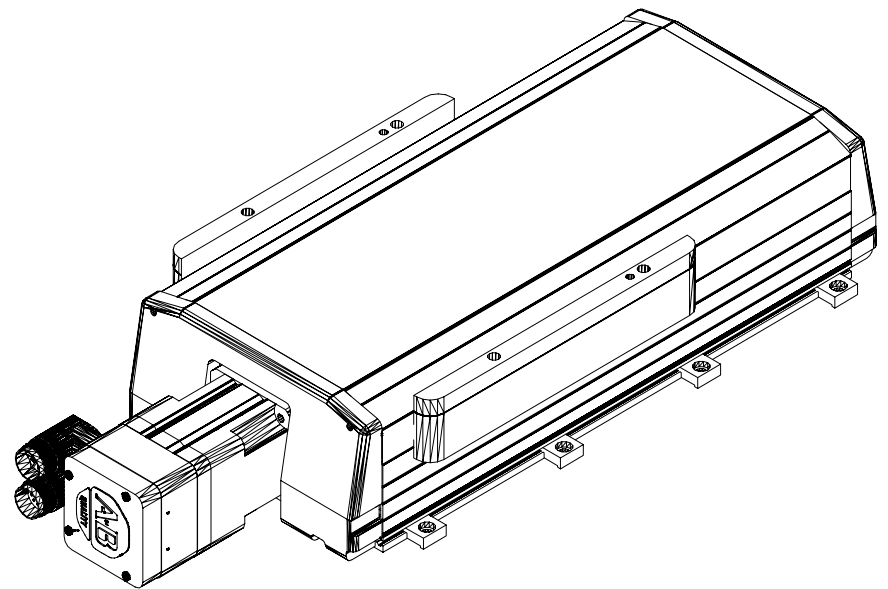

232.01 [9 9/64]

105.40 [4 5/32]

MPAS-A80122-V20S2A  
MP Linear Stage, Frame  
200, 230v, 120mm Stroke  
Length, Multi-turn, 20mm  
Screw Lead, with Cover