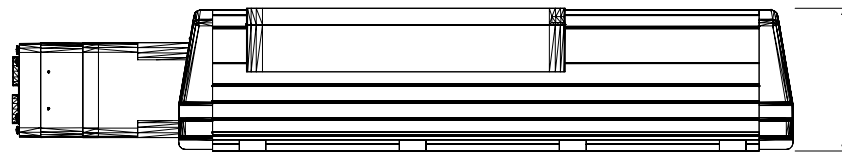

232.01 [9 9/64]

105.40 [4 5/32]

MPAS-A80122-V20S2A  
MP Linear Stage, Frame  
200, 230v, 120mm Stroke  
Length, Multi-turn, 20mm  
Screw Lead, with Cover