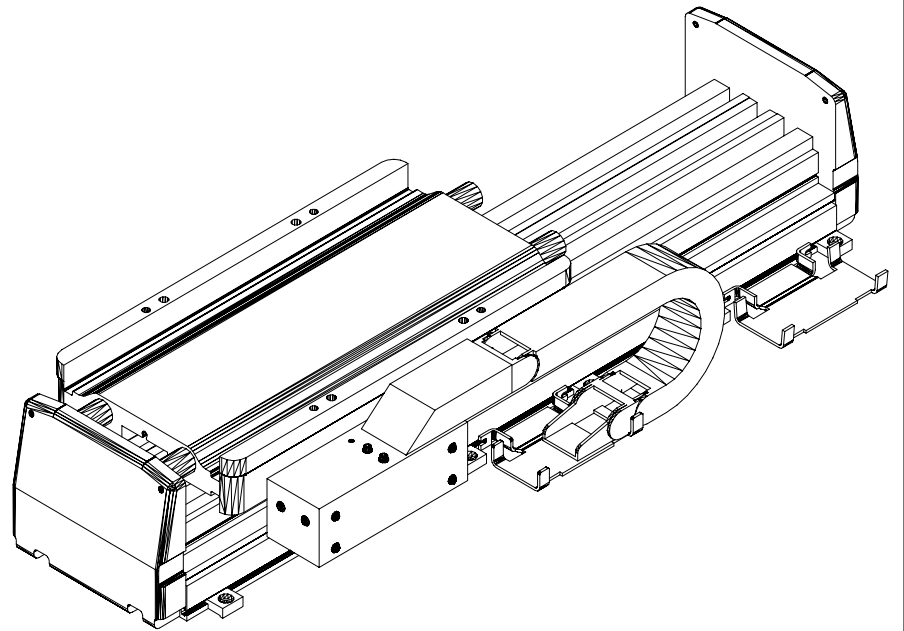

235.43 [9 17/64]

123.80 [4 7/8]

MPAS-A6024B-ALM02C
MP Linear Stage, Frame
150, 230v, 240mm Stroke
Length, Incremental
Encoder, LZ 30-T-240
Motor Coil, without
Cover.