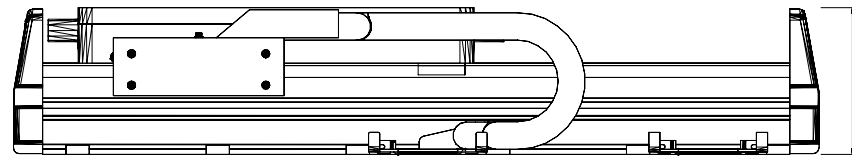

235.43 [9 17/64]

123.80 [4 7/8]

MPAS-A6024B-ALM02C
MP Linear Stage, Frame
150, 230v, 240mm Stroke
Length, Incremental
Encoder, LZ 30-T-240
Motor Coil, without
Cover.