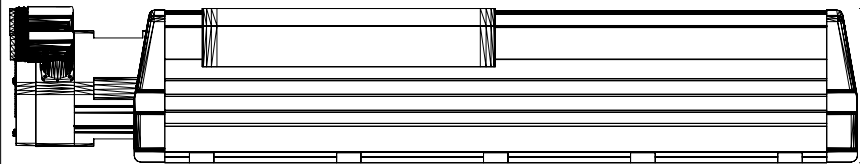

181.50 [7 9/64]

123.80 [4 7/8]

MPAS-B60241-V05S2A  
MP Linear Stage, Frame 150  
460v, 240mm Stroke Length  
Multi-turn, 5mm Screw Lead  
w/Cover