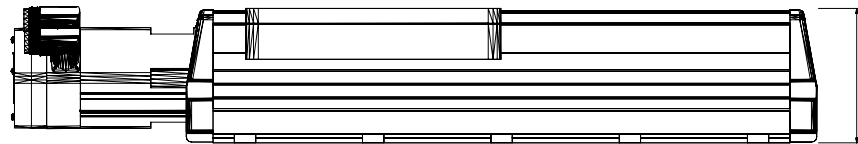

181.50 [7 9/64]

123.80 [4 7/8]

MPAS-B60242-V20S4A
MP Linear Stage, Frame
150, 460v, 240mm Stroke
Length, Multi-turn,
20mm Screw Lead, with
Cover and Brake