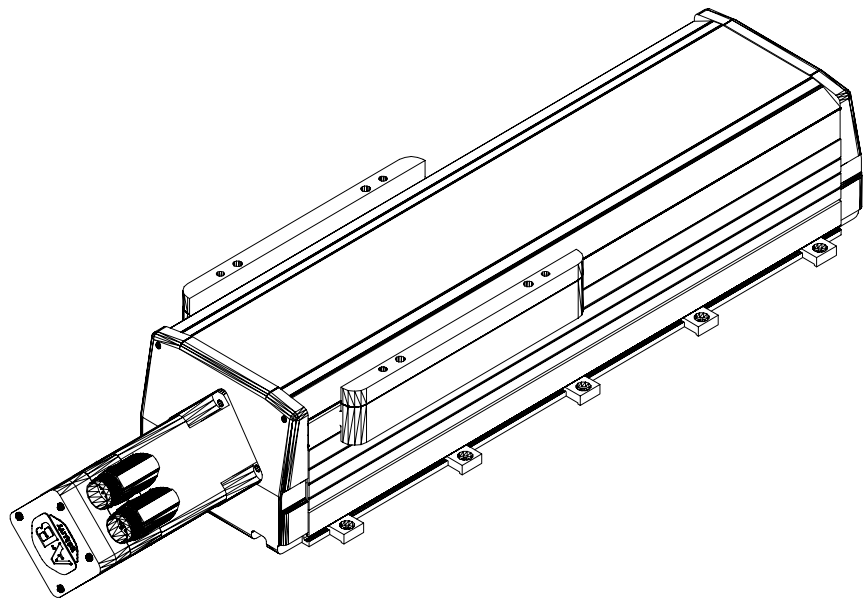

181.50 [7 9/64]

123.80 [4 7/8]

MPAS-B60242-V20S4A
MP Linear Stage, Frame
150, 460v, 240mm Stroke
Length, Multi-turn,
20mm Screw Lead, with
Cover and Brake