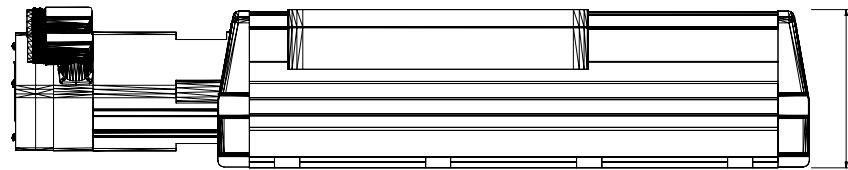

181.50 [7 9/64]

123.80 [4 7/8]

MPAS-B60122-V20S4A
MP Linear Stage, Frame
150, 460v, 120mm Stroke
Length, Multi-turn,
20mm Screw Lead, with
Cover and Brake