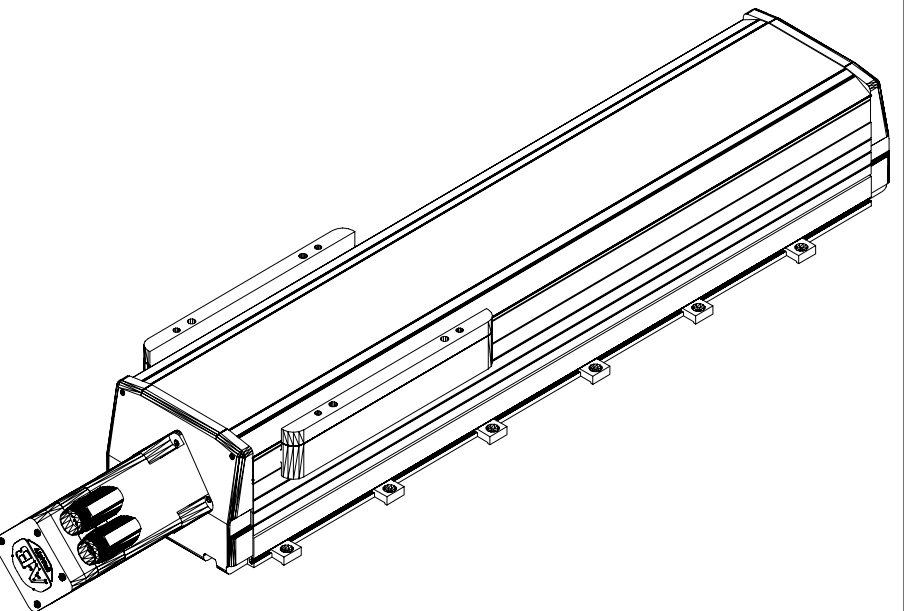

181.50 [7 9/64]

123.80 [4 7/8]

MPAS-A60422-V20S4A  
MP Linear Stage, Frame  
150, 230v, 420mm Stroke  
Length, Multi-turn,  
20mm Screw Lead, with  
Cover and Brake