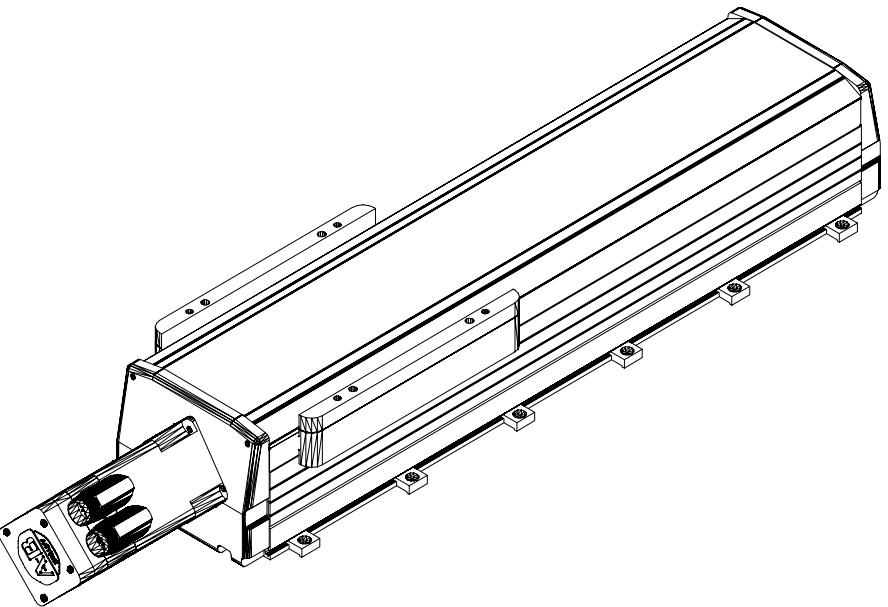

181.50 [7 9/64]

123.80 [4 7/8]

MPAS-A60362-V20S4A
MP Linear Stage, Frame
150, 230v, 360mm Stroke
Length, Multi-turn,
20mm Screw Lead, with
Cover and Brake