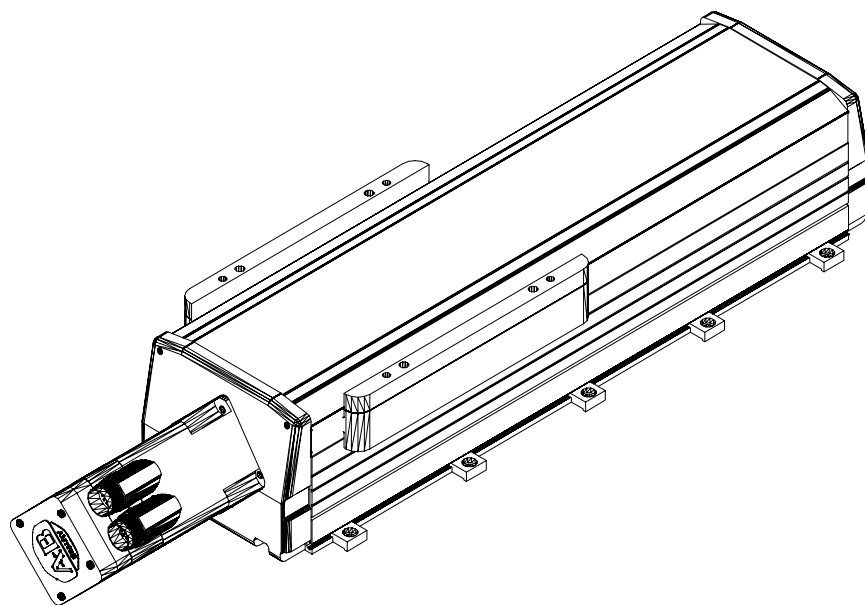

181.50 [7 9/64]

123.16 [4 27/32]

MPAS-A60242-V20S4A  
MP Linear Stage, Frame  
150, 230v, 240mm Stroke  
Length, Multi-turn,  
20mm Screw Lead, with  
Cover and Brake