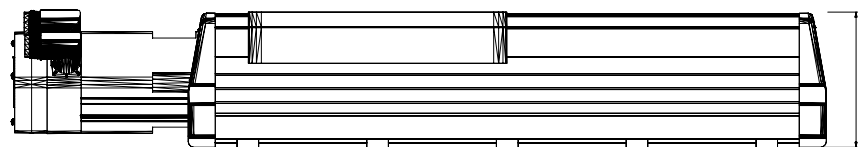

181.50 [7 9/64]

123.16 [4 27/32]

MPAS-A60242-V20S4A  
MP Linear Stage, Frame  
150, 230v, 240mm Stroke  
Length, Multi-turn,  
20mm Screw Lead, with  
Cover and Brake