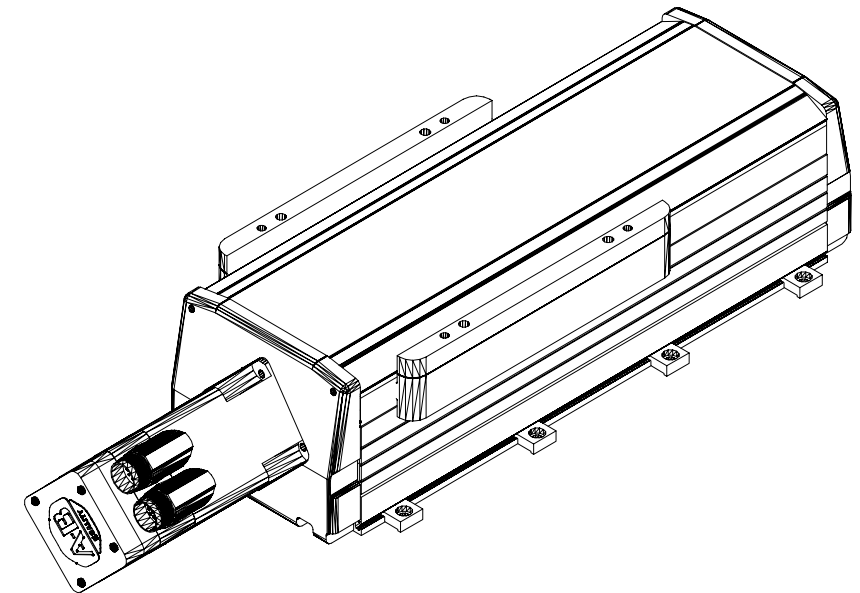

181.50 [7 9/64]

123.16 [4 27/32]

MPAS-A60122-V20S4A  
MP Linear Stage, Frame  
150, 230v, 120mm Stroke  
Length, Multi-turn,  
20mm Screw Lead, with  
Cover and Brake