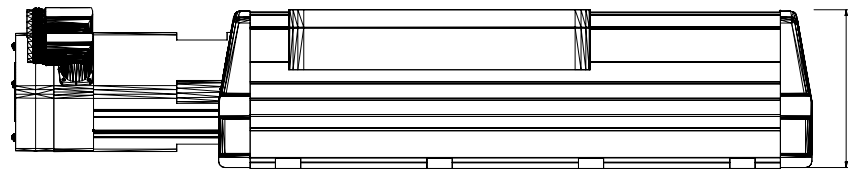

181.50 [7 9/64]

123.16 [4 27/32]

MPAS-A60122-V20S4A  
MP Linear Stage, Frame  
150, 230v, 120mm Stroke  
Length, Multi-turn,  
20mm Screw Lead, with  
Cover and Brake