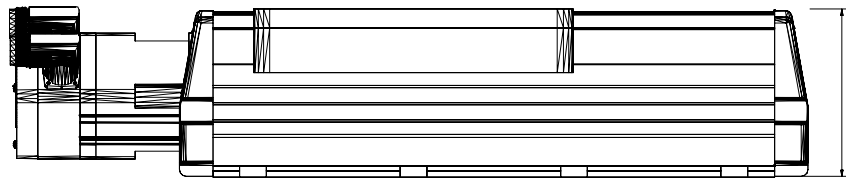

181.50 [7 9/64]

123.16 [4 27/32]

MPAS-B60122-V20S2A
MP Linear Stage, Frame
150, 460v, 120mm Stroke
Length, Multi-turn,
20mm Screw Lead, with
Cover