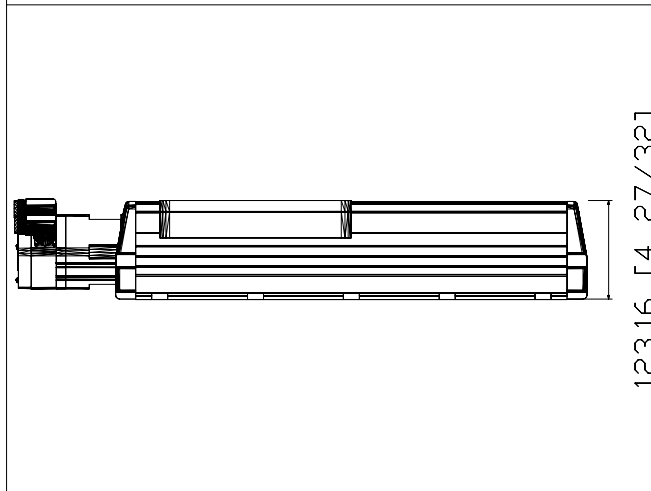

181.50 [7 9/64]

123.16 [4 27/32]

MPAS-A60242-V20S2A
MP Linear Stage, Frame
150, 230v, 240mm Stroke
Length, Multi-turn,
20mm Screw Lead, with
Cover