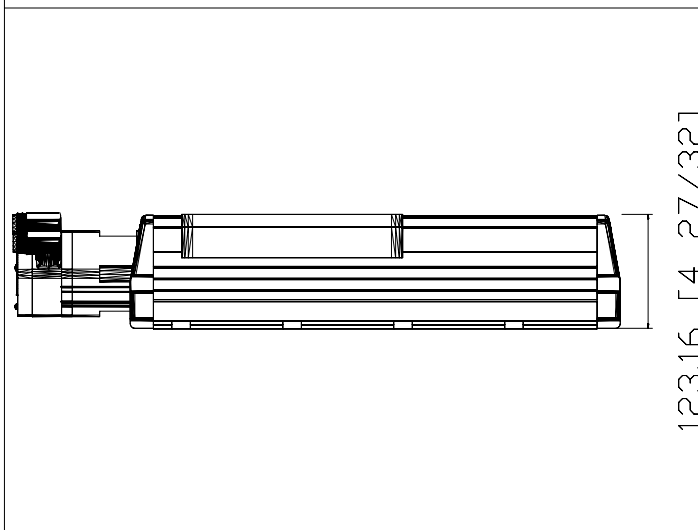

181.50 [7 9/64]

123.16 [4 27/32]

MPAS-A60182-V20S2A
MP Linear Stage, Frame
150, 230v, 180mm Stroke
Length, Multi-turn,
20mm Screw Lead, with
Cover