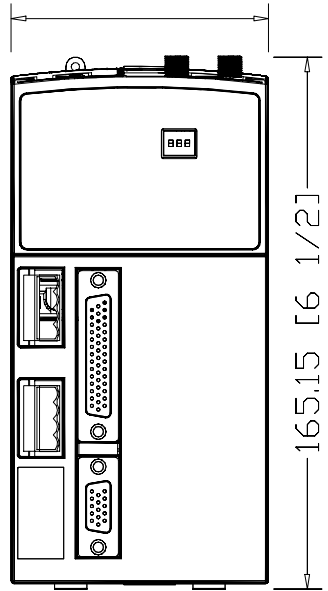

80.00 [3 5/32]

165.15 [6 1/2]

158.56 [6 1/4]

2093-AM02
K2K 3.0 kW Axis Module
(Double Wide)