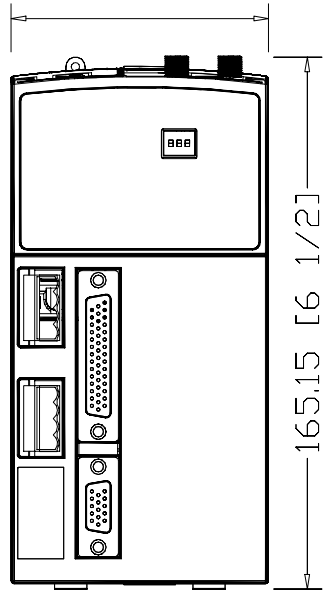

80.00 [3 5/32]

165.15 [6 1/2]

158.56 [6 1/4]

2093-AM01
K2K 1.9 kW Axis Module
(Double Wide)