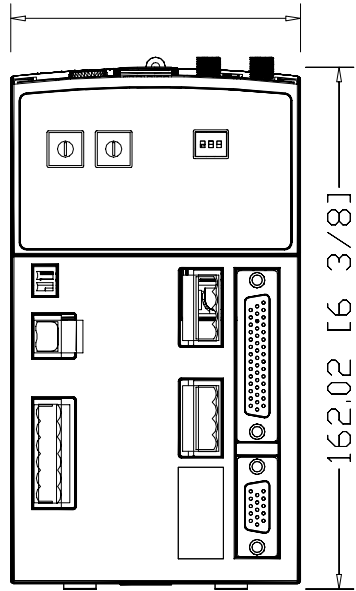

90.00 [3 35/64]

162.02 [6 3/8]

158.56 [6 1/4]

2093-AC05-MP5
K2K 3KW Integrated Axis
Module - 0.9 kW