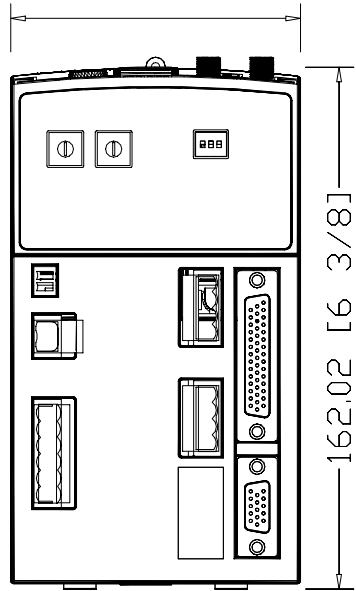

90.00 [3 35/64]

162.02 [6 3/8]

158.56 [6 1/4]

2093-AC05-MP2  
K2K 3KW Integrated Axis  
Module - 0.6 kW