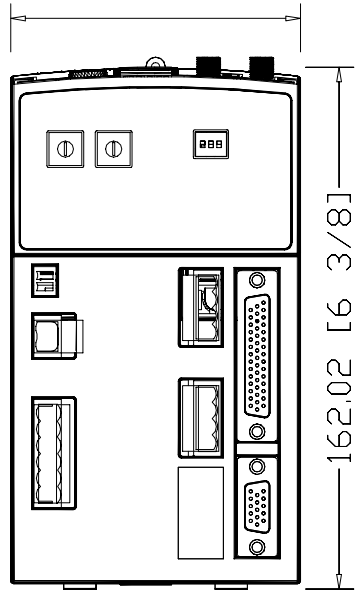

90.00 [3 35/64]

162.02 [6 3/8]

158.56 [6 1/4]

2093-AC05-MP1  
K2K 3KW Integrated Axis  
Module - 0.3 kW