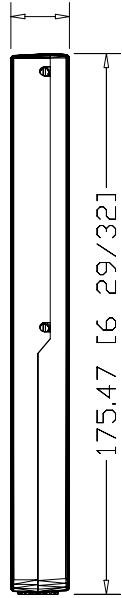

19.00 [3/4]

175.47 [6 29/32]

76.32 [3]

2090-K2CK-Combo
Low Profile Combo I/O and
feedback kit