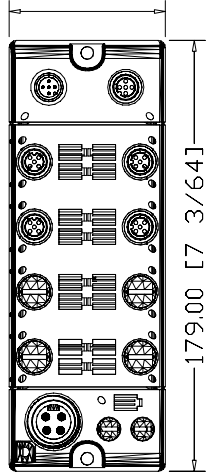

65.00 [2 9/16]

179.00 [7 3/64]

1732D-8I8O1212D
Device Net, 24V DC,
8 Inputs/8 Outputs
Powered by Network

43.25 [1 45/64]