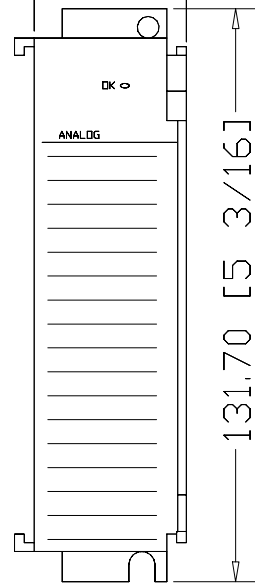

35.00 [1 3/8]

131.70 [5 3/16]

87.00 [3 27/64]

1769-IF16V  
16-Channel Analog  
Voltage Input Module