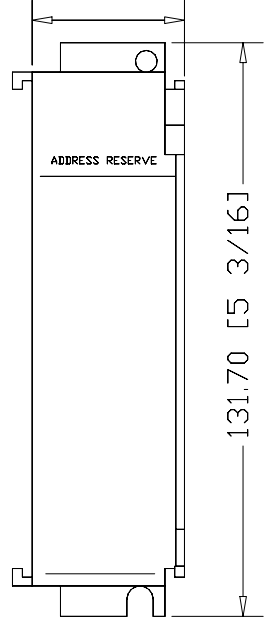

35.00 [1 3/8]

1769-ARM  
Address Reserve Module

87.00 [3 27/64]