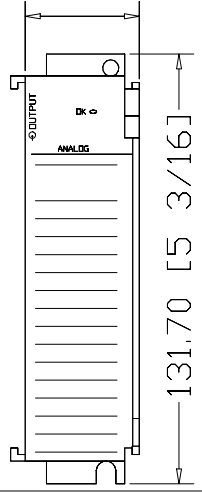

35.00 [1 3/8]

131.70 [5 3/16]

87.00 [3 27/64]

1769-□F4CI
4 Channel Analog
Current Isolated
Output Module