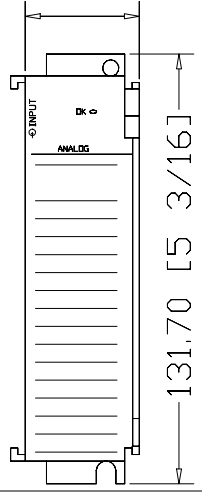

35.00 [1 3/8]

131.70 [5 3/16]

87.00 [3 27/64]

1769-IF4I  
4 Channel Analog  
Current/Voltage  
Isolated Input Module