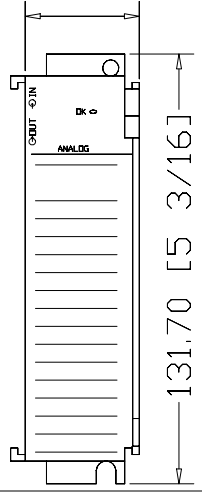

35.00 [1 3/8]

131.70 [5 3/16]

87.00 [3 27/64]

1769-IF4FXDF2F
High Resolution, High Speed
4-In/2-Out Analog
Combination Module